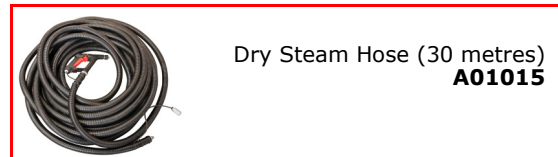

Ear Protection
A01146

Dry Steam Hose (30 metres)
A01015