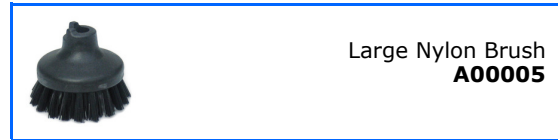

The **Universe 80/168** is the ideal mobile steam cleaner for tackling heavy duty industrial cleaning applications. Delivering both excellent Dry Steam and powerful Highly Saturated Steam, it easily removes lubricants, oil, graphite, hard grease and stubborn dirt from equipment and plant machinery. Diesel driven with innovative steam delivering technology, it is fitted with an ergonomic heavy duty pistol grip which allows direct remote and immediate control of both steam output and detergent facility if required. Equipped with a range of industrial accessories and with three detergent output levels, it provides the user with unrivalled steam power for the toughest applications in a wide variety of industry sectors. With the superb steam volume generated and its low water consumption it offers a truly environmentally friendly alternative in many cases to the traditional and water thirsty high pressure washers. Raising standards and improving results, the **Universe 80/168** is a true cost effective industrial cleaning machine. OspreyDeepclean, unleashing the power of steam.

Universe 80/168

Power Requirement	230 Volt 50/60Hz
Maximum Power	80KW Heating Oil EL driven
Variable Steam Output Volume	78 kg/hr to 168 kg/hr
Steam Pressure	10 Bar Nominal (12 Bar Max)
Nominal Steam Temperature	180° C
Heating Up Time	4-5 Minutes
Autonomy	Continuous Operation
Detergent Functions 3 Levels	LOW 160g/min MEDIUM 260g/min HIGH 480g/min
Detergent Tank	Capacity 20 Litres
Indicator for lack of water	Yes
Indication Lack Of Water	Yes
Cable Length	5 Metre
Machine Dimensions (cm)	125 x 59 x 84
Net Weight	180Kg
Shipping Weight	195Kg
Certification/Marking	CE, IPX4
Adjustable Pressure Output	Yes
Incorporated Vacuum Unit	No

Universe Accessories

Dry Steam Hose (10 metres)
A01016

Large Nylon Brush
A00005

Large Brass Brush
A00052

Triangular Nylon Brush
A00006

100cm Industrial Lance Hooked
Nozzle
A01124

Round Jet Nozzle
A01122

Flat Jet Nozzle
A01123