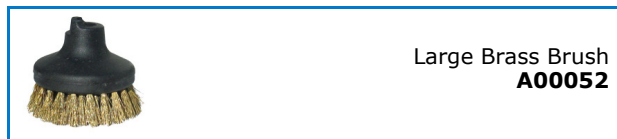

The **Universe 80/168** is the ideal mobile steam cleaner for tackling heavy duty industrial cleaning applications. Delivering both excellent Dry Steam and powerful Highly Saturated Steam, it easily removes lubricants, oil, graphite, hard grease and stubborn dirt from equipment and plant machinery. Diesel driven with innovative steam delivering technology, it is fitted with an ergonomic heavy duty pistol grip which allows direct remote and immediate control of both steam output and detergent facility if required. Equipped with a range of industrial accessories and with three detergent output levels, it provides the user with unrivalled steam power for the toughest applications in a wide variety of industry sectors. With the superb steam volume generated and its low water consumption it offers a truly environmentally friendly alternative in many cases to the traditional and water thirsty high pressure washers. Raising standards and improving results, the **Universe 80/168** is a true cost effective industrial cleaning machine. OspreyDeepclean, unleashing the power of steam.

Universe 80/168

Power Requirement	230 Volt 50/60Hz
Maximum Power	80KW Heating Oil EL driven
Variable Steam Output Volume	78 kg/hr to 168 kg/hr
Steam Pressure	10 Bar Nominal (12 Bar Max)
Nominal Steam Temperature	180° C
Heating Up Time	4-5 Minutes
Autonomy	Continuous Operation
Detergent Functions 3 Levels	LOW 160g/min MEDIUM 260g/min HIGH 480g/min
Detergent Tank	Capacity 20 Litres
Indicator for lack of water	Yes
Indication Lack Of Water	Yes
Cable Length	5 Metre
Machine Dimensions (cm)	125 x 59 x 84
Net Weight	180Kg
Shipping Weight	195Kg
Certification/Marking	CE, IPX4
Adjustable Pressure Output	Yes
Incorporated Vacuum Unit	No

Universe Accessories

Dry Steam Hose (10 metres)
A01016

Large Nylon Brush
A00005

Large Brass Brush
A00052

Triangular Nylon Brush
A00006

100cm Industrial Lance Hooked
Nozzle
A01124

Round Jet Nozzle
A01122

Flat Jet Nozzle
A01123