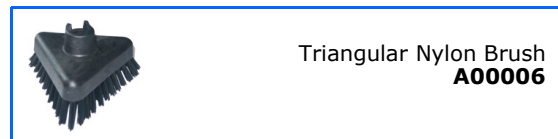

Universe 80/168

Power Requirement	230 Volt 50/60Hz
Maximum Power	80KW Heating Oil EL driven
Variable Steam Output Volume	78 kg/hr to 168 kg/hr
Steam Pressure	10 Bar Nominal (12 Bar Max)
Nominal Steam Temperature	180° C
Heating Up Time	4-5 Minutes
Autonomy	Continuous Operation
Detergent Functions 3 Levels	LOW 160g/min MEDIUM 260g/min HIGH 480g/min
Detergent Tank	Capacity 20 Litres
Indicator for lack of water	Yes
Indication Lack Of Water	Yes
Cable Length	5 Metre
Machine Dimensions (cm)	125 x 59 x 84
Net Weight	180Kg
Shipping Weight	195Kg
Certification/Marking	CE, IPX4
Adjustable Pressure Output	Yes
Incorporated Vacuum Unit	No

Universe Accessories

Dry Steam Hose (10 metres)
A01016

Large Nylon Brush
A00005

Large Brass Brush
A00052

Triangular Nylon Brush
A00006

100cm Industrial Lance Hooked
Nozzle
A01124

Round Jet Nozzle
A01122

Flat Jet Nozzle
A01123